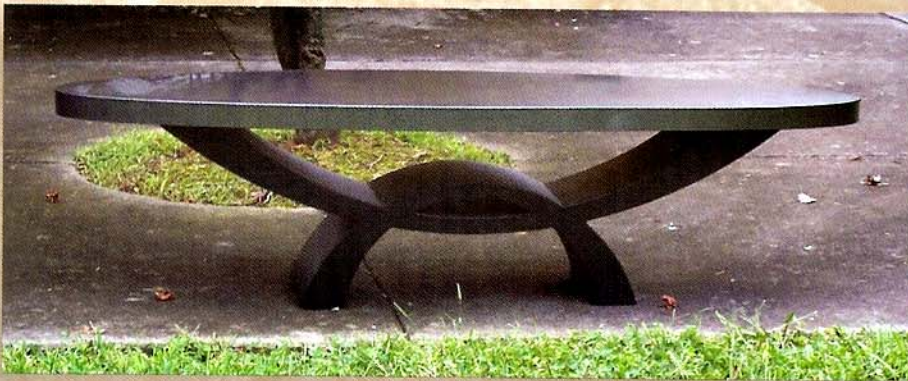

21 Chairs

..... 23 Bar Stools

24 Swatches

BENCHES

ITEM: B-1428

Description: Bench
Seat Height: 18"
Finish Shown: Verde; Recycled Weather Resistant Composite

Frame Dimension: 76"
Seat Width: 17"

ITEM: B-1431

Description: Bench
Seat Height: 18"
Finish Shown: Silverado Top, Black Texture Base

Frame Length: 72"
Seat Width: 20"

ITEM: B-1433

Description: Bench
Length: 72"
Back Height: 35.5"
Seat Height: 17.5"
Seat Width: 17.5"
Arm Height: 29"
Finish Shown: White Peel;
Recycled Weather Resistant
Composite

BENCHES

ITEM: B-1445

Description: Bench
 Frame Dimension: 72"
 Seat Height: 18"
 Back Height: 33"
 Seat Depth: 18"
 Arm Height: 27"
 Finish Shown: Copper Vein;
 Recycled Weather Resistant
 Composite

ITEM: L-1322

Description: Love Seat
 Frame Dimension: 36"
 Seat Height: 17.5"
 Seat Depth: 16.5"
 Arm Height: 26.5"
 Back Height: 36"
 Finish Shown: Verde

ITEM: B-1429

Description: Bench
 Frame Dimension: 72"
 Seat Height: 20"
 Seat Width: 17"
 Finish Shown: Luna; Recycled
 Weather Resistant Composite
 Available in 60"