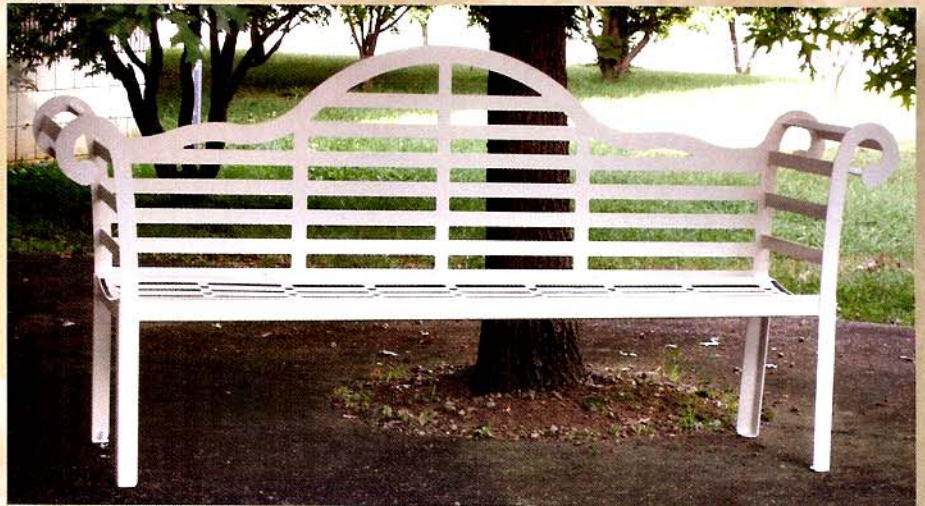

Description: Bench
Seat Height: 17.5"
Seat Depth: 18"
Finish Shown: Verde

Frame Dimension: 72"
Back Height: 43"
Arm Height: 38"
Available in 60"

ITEM: B-1432

Description: Bench
Seat Depth: 18.5"
Arm Height: 33"
Finish Shown: Verde

Frame Dimension: 83"
Seat Length: 72"
Back Height: 41"

BENCHES

Item: B-1426

Description: Bench
 Frame Dimension: 72"
 Seat Height: 16.5"
 Back Height: 37.5"
 Seat Depth: 16"
 Arm Height: 28"
 Finish Shown: Olive Patina

Item: B-1420

Description: Bench
 Frame Dimension: 72"
 Seat Height: 17.5"
 Back Height: 41.5"
 Seat Depth: 18.5"
 Arm Height: 34.5"
 Finish Shown: Luna
 Available in 60"

Item: L-1320

Description: Love Seat
 Frame Dimension: 36"
 Seat Height: 17.5"
 Seat Depth: 16.5"
 Arm Height: 26.5"
 Back Height: 36"
 Finish Shown: Copper Vein