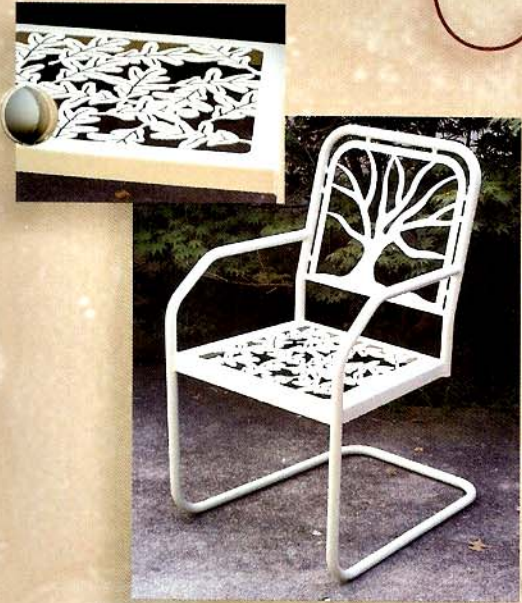

CHAIRS

ITEM: C-1033

Description: Chair
Height: H 36"
Arm Height: 26"
Seat Height: 17.5"
Seat Dimension: W 20"
D 26.5"
Finish Shown: White Peel