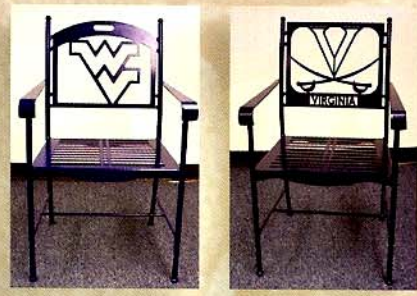

ITEM: C-1034

Description: Chair
 Height: 39.25
 Arm Height: 26.75"
 Seat Height: 17.5"
 Seat Width: 23"
 Seat Depth: 18"
 Weight: 30 lbs.
 Finish Shown: Rust

ITEM: C-0305

Description: Chair
 Dimensions: H 33" W 23.75" D 21"
 Seat Height: 17"
 Seat Width: 20.5"
 Seat Depth: 16"
 Arm Height: 26"
 Finish Shown: Copper Vein

Description: Chair in School Colors
 Dimensions: H 36" W 20.5"
 D 21" SH 17"

Officially Licensed Collegiate Product

West Virginia University
 Virginia Tech
 University of Virginia

ITEM: C-0306

Description: Chair
 Dimensions: H 30" W 21.75" D 21.75"
 Seat Height: 15.5"
 Seat Width: 18.5"
 Seat Depth: 17"
 Arm Height: 26.5"
 Finish Shown: Silver Vein